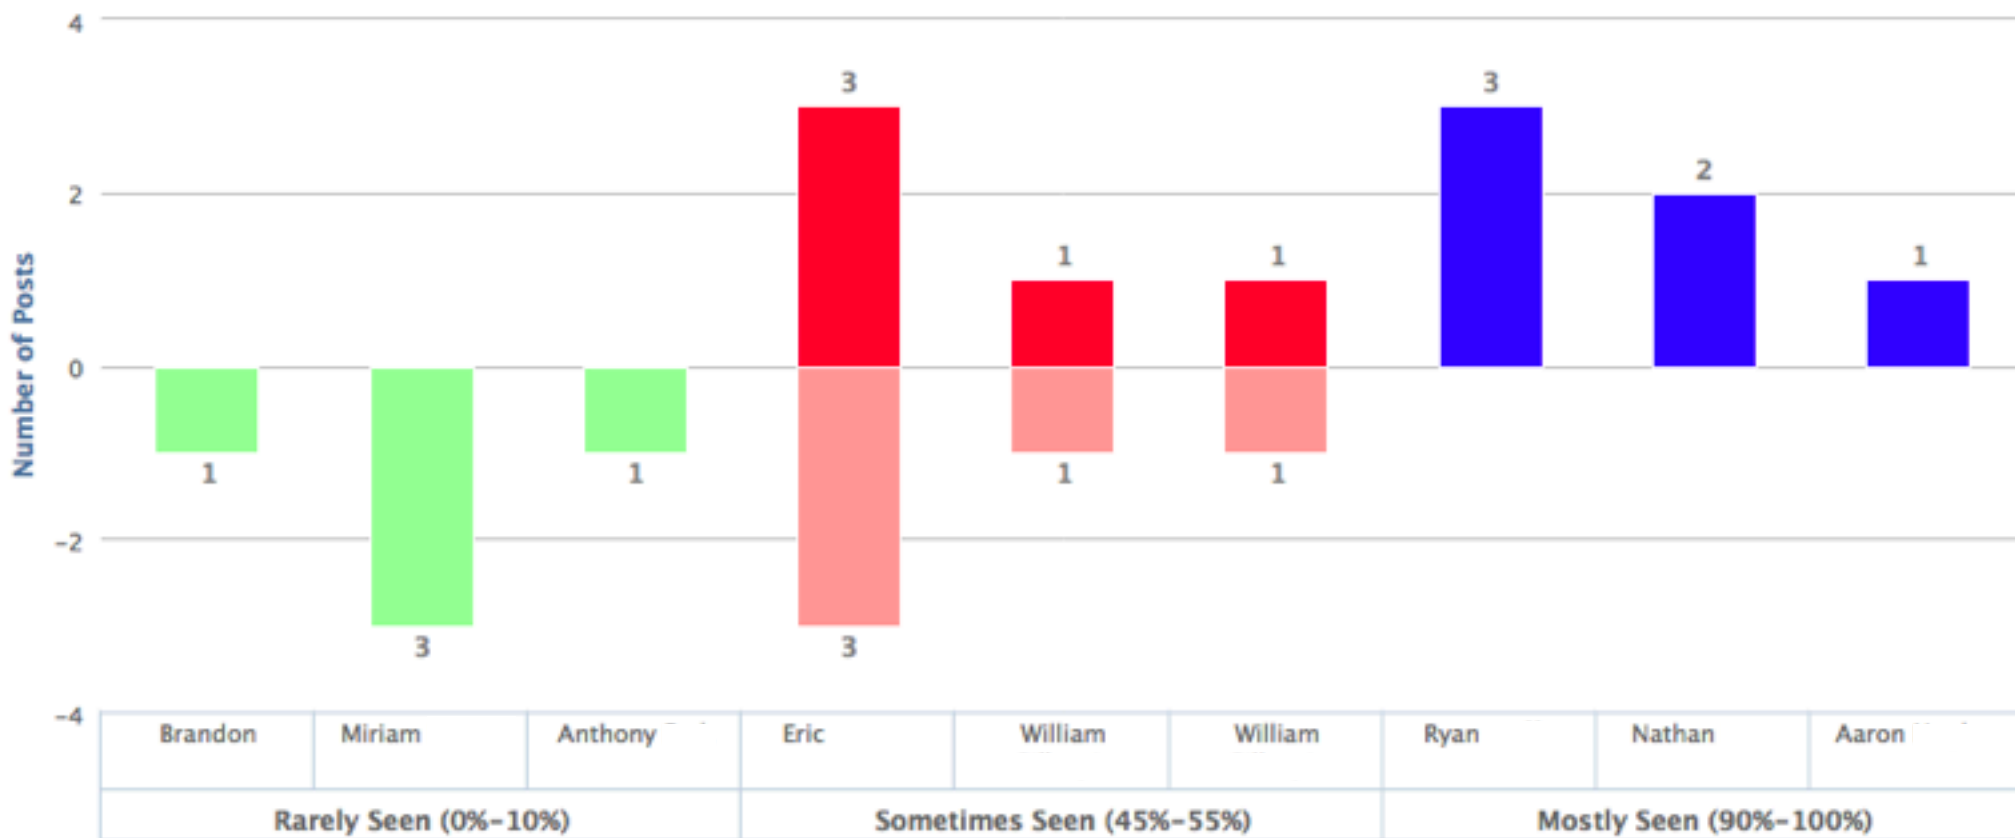

Kevin Nutt

Ok. How about this one:

of Seen & Not Seen Posts From a Sample of Friends

Highcharts.com

Refresh

Friday, Home 1

Requests

House 2 Example