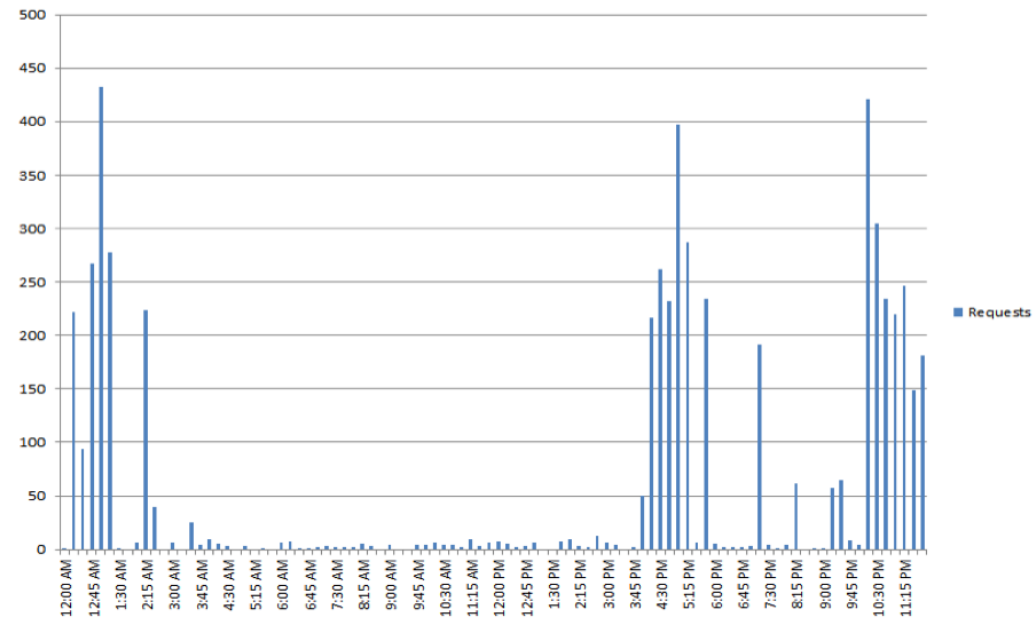

House 2 Example

Requests