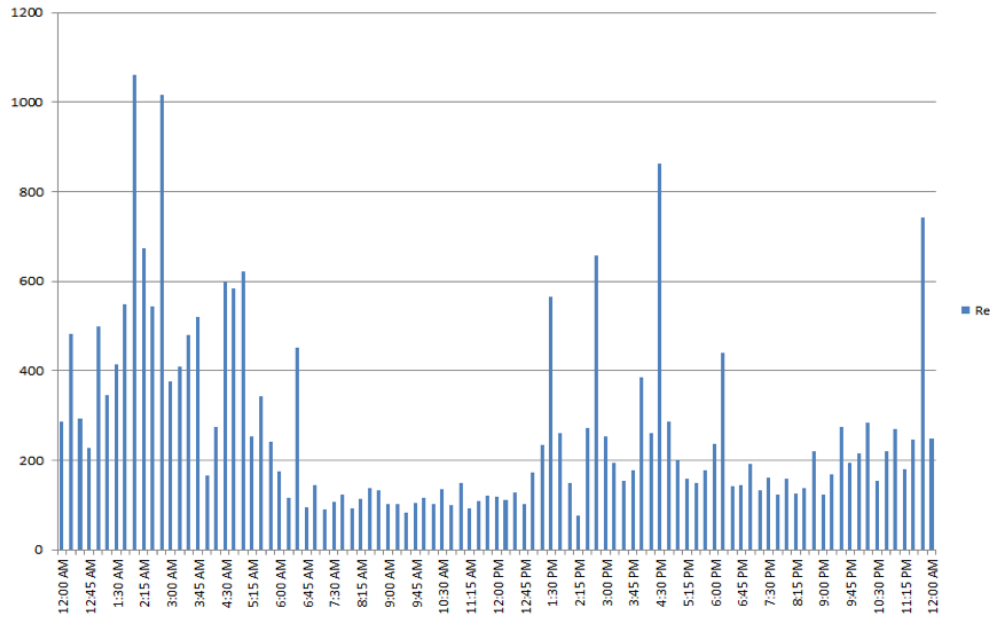

Kevin Nutt

Ok. How about this one:

of Seen & Not Seen Posts From a Sample of Friends

Highcharts.com

Refresh

Friday, Home 1

Requests

House 2 Example